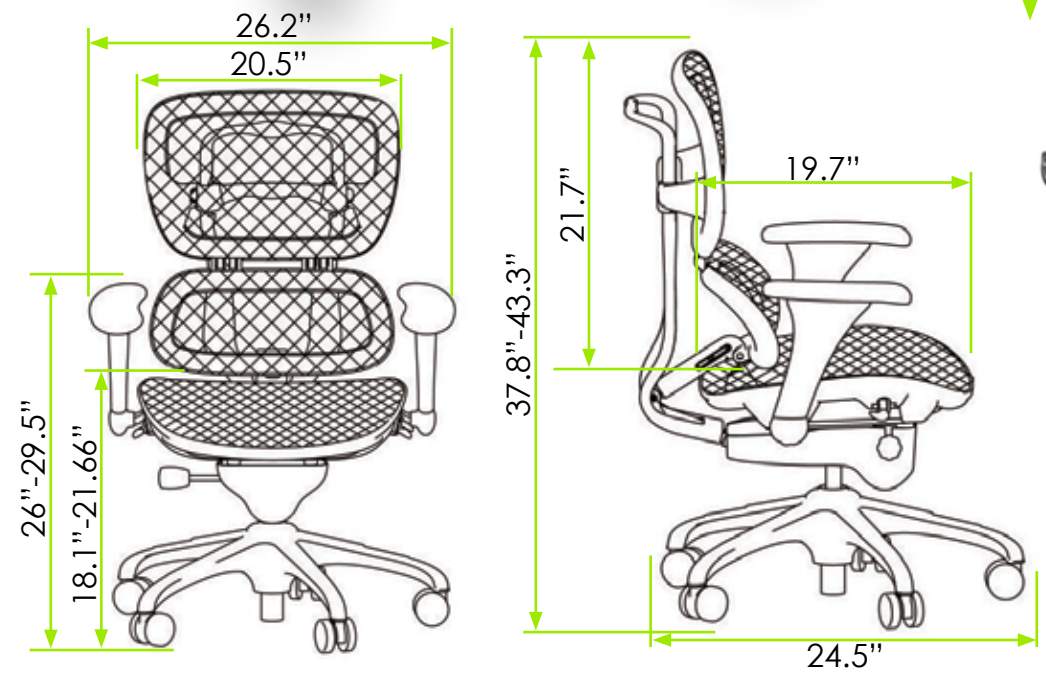

The Edge

Ergonomic Mesh

The Edge

Ergonomic Mesh

- Adjustable Headrest for improved support & comfort.
- Mesh Super Flow Back Provides improved flexibility and contact for extended periods of sitting.
- Unique Ergo-Lumbar Support that provides fantastic comfort.
- Swivel & Adj. Height Armrest Designed to assist easing the strain on your wrist while maintaining keyboard contact.
- Contoured Mesh Seat Pan for improved thigh support, circulation promotion & air flow comfort.
- Synchro Seat Tilt for improved posture and relaxed sitting position.
- Side-Pull Tension Control Adjust tilt balance for optimum weight and body balance. Side Pull for easy adjustment.
- Polished Aluminum Base for improved strength, durability and style.

On-Seat Controls - Easy Use Ergonomic Adjustments!

- Synchronic Tilt: Locked or Free-Floating
- Seat Depth Adjustment: Ensure a perfect fit!
- Pneumatic Seat Height Adjustment

Ratchet Back Height Adjustment