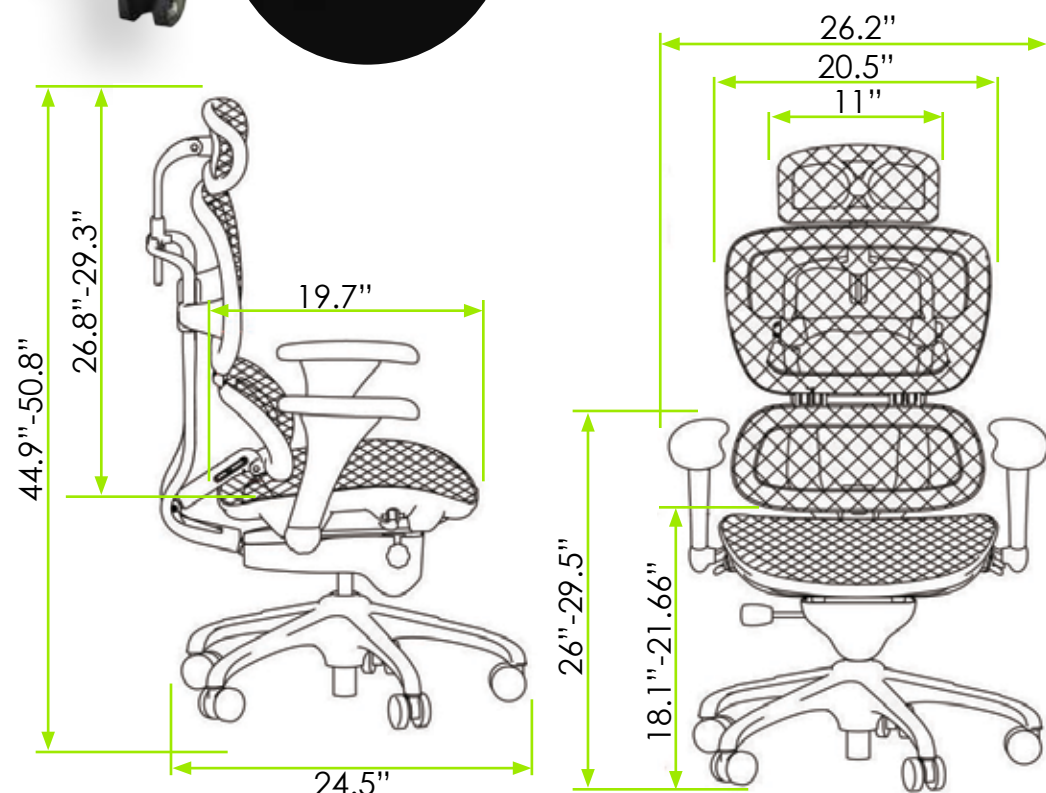

The Edge

Ergonomic Mesh

The Edge

Ergonomic Mesh

- Adjustable Headrest for improved support & comfort.
- Mesh Super Flow Back Provides improved flexibility and contact for extended periods of sitting.
- Unique Ergo-Lumbar Support that provides fantastic comfort.
- Swivel & Adj. Height Armrest Designed to assist easing the strain on your wrist while maintaining keyboard contact.
- Contoured Mesh Seat Pan for improved thigh support, circulation promotion & air flow comfort.
- Synchro Seat Tilt for improved posture and relaxed sitting position.
- Side-Pull Tension Control Adjust tilt balance for optimum weight and body balance. Side Pull for easy adjustment.
- Polished Aluminum Base for improved strength, durability and style.

On-Seat Controls - Easy Use Ergonomic Adjustments!

- Synchronic Tilt: Locked or Free-Floating
- Seat Depth Adjustment: Ensure a perfect fit!
- Pneumatic Seat Height Adjustment

Ratchet Back Height Adjustment